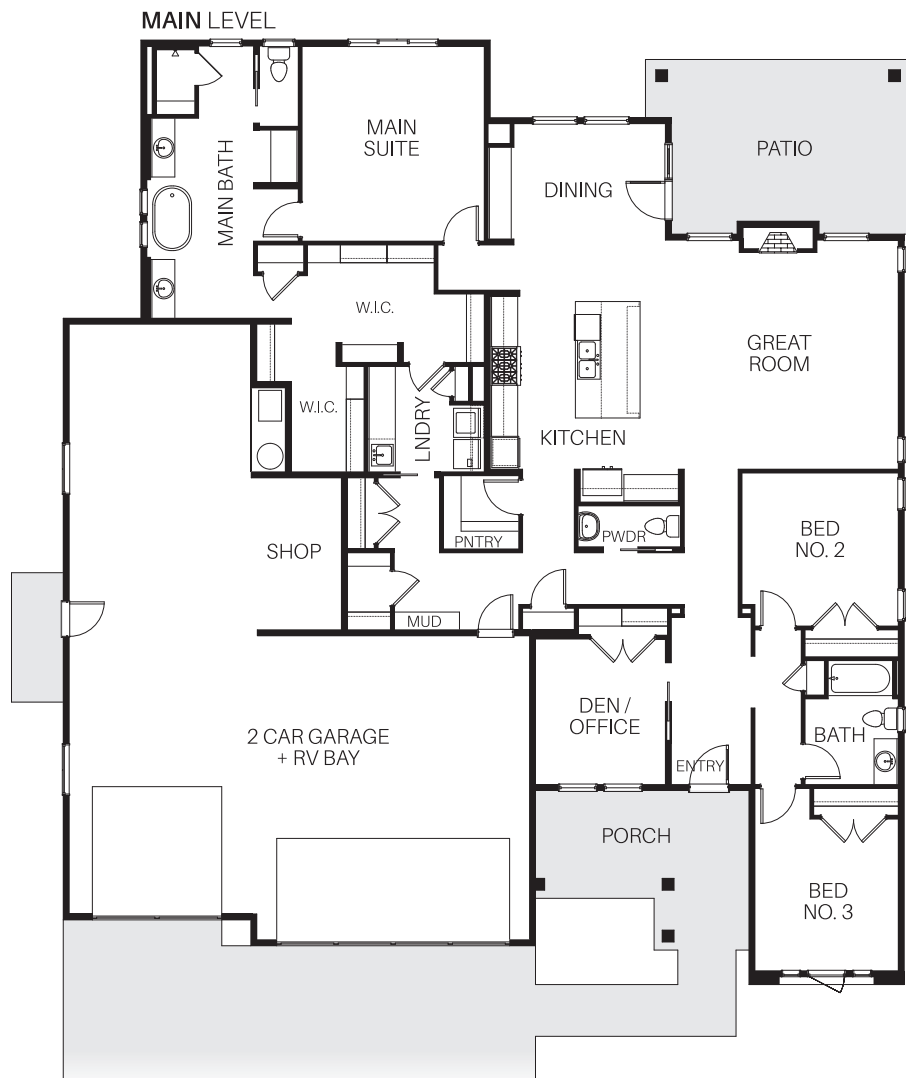

CLEARWATER

BLACKROCK
HOMES

3 bed 2.5 bath 2 car + RV 2586 sq ft

BlackrockHomes.com

Actual floorplan may vary from pictured plan and subject to change without notification. See Sales Team for more details. BTVA. 🏠